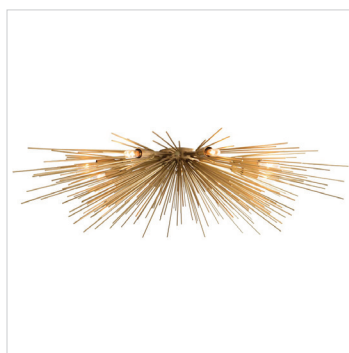

THE ZANADOO COLLECTION

ARTERIORS

49996 Zanadoo Sconce/Ceiling Mount
Antique Brass
H: 12in W: 18in D: 8in
MSRP \$1,200

49997 Zanadoo Sconce/Ceiling Mount
Polished Nickel
H: 12in W: 18in D: 8in
MSRP \$1,200

89969 Roxanne Flush Mount
Antique Brass
H: 8in Dia: 35in
MSRP \$2,250

89970 Roxanne Flush Mount
Polished Nickel
H: 8in Dia: 35in
MSRP \$2,250

89967 Zanadoo Fixed Chandelier
Antique Brass
H: 18.5in Dia: 30in
MSRP \$2,400

89968 Zanadoo Fixed Chandelier
Polished Nickel
H: 18.5in Dia: 30in
MSRP \$2,400

89991 Zanadoo Large Chandelier
Antique Brass
H: 33-45in Dia: 33in
MSRP \$3,900

89989 Zanadoo Large Chandelier
Polished Nickel
H: 33-45in Dia: 33in
MSRP \$3,900

89669 Zanadoo Small Chandelier
Antique Brass
H: 27-45in Dia: 29in
MSRP \$2,700

89670 Zanadoo Small Chandelier
Polished Nickel
H: 27-45in Dia: 29in
MSRP \$2,400

89001 Mini Zanadoo Chandelier
Antique Brass
H: 18-50in Dia: 16in
MSRP \$2,100