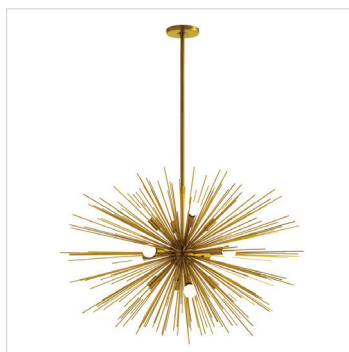

THE ZANADOO COLLECTION

ARTERIORS

49996 Zanadoo Sconce/Ceiling Mount
Antique Brass
H: 12in W: 18in D: 8in
MSRP \$1,200

49997 Zanadoo Sconce/Ceiling Mount
Polished Nickel
H: 12in W: 18in D: 8in
MSRP \$1,200

89969 Roxanne Flush Mount
Antique Brass
H: 8in Dia: 35in
MSRP \$2,250

89970 Roxanne Flush Mount
Polished Nickel
H: 8in Dia: 35in
MSRP \$2,250

89967 Zanadoo Fixed Chandelier
Antique Brass
H: 18.5in Dia: 30in
MSRP \$2,400

89968 Zanadoo Fixed Chandelier
Polished Nickel
H: 18.5in Dia: 30in
MSRP \$2,400

89991 Zanadoo Large Chandelier
Antique Brass
H: 33-45in Dia: 33in
MSRP \$3,900

89989 Zanadoo Large Chandelier
Polished Nickel
H: 33-45in Dia: 33in
MSRP \$3,900

89669 Zanadoo Small Chandelier
Antique Brass
H: 27-45in Dia: 29in
MSRP \$2,700

89670 Zanadoo Small Chandelier
Polished Nickel
H: 27-45in Dia: 29in
MSRP \$2,400

89001 Mini Zanadoo Chandelier
Antique Brass
H: 18-50in Dia: 16in
MSRP \$2,100