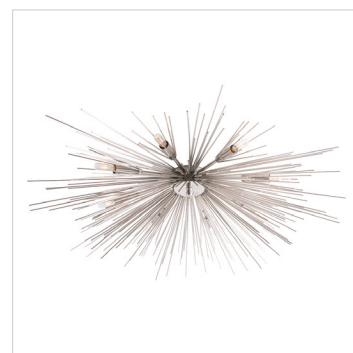

THE ZANADOO COLLECTION

ARTERIORS

49996 Zanadoo Sconce/Ceiling Mount
Antique Brass
H: 12in W: 18in D: 8in
MSRP \$1,200

49997 Zanadoo Sconce/Ceiling Mount
Polished Nickel
H: 12in W: 18in D: 8in
MSRP \$1,200

89969 Roxanne Flush Mount
Antique Brass
H: 8in Dia: 35in
MSRP \$2,250

89970 Roxanne Flush Mount
Polished Nickel
H: 8in Dia: 35in
MSRP \$2,250

89967 Zanadoo Fixed Chandelier
Antique Brass
H: 18.5in Dia: 30in
MSRP \$2,400

89968 Zanadoo Fixed Chandelier
Polished Nickel
H: 18.5in Dia: 30in
MSRP \$2,400

89991 Zanadoo Large Chandelier
Antique Brass
H: 33-45in Dia: 33in
MSRP \$3,900

89989 Zanadoo Large Chandelier
Polished Nickel
H: 33-45in Dia: 33in
MSRP \$3,900

89002 Mini Zanadoo Chandelier
Polished Nickel
H: 18-50in Dia: 16in
MSRP \$2,100