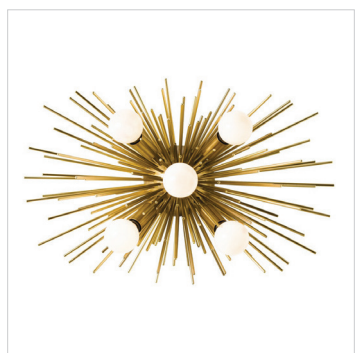

THE ZANADOO COLLECTION

ARTERIORS

49996 Zanadoo Sconce/Ceiling Mount
Antique Brass
H: 12in W: 18in D: 8in
MSRP \$1,200

49997 Zanadoo Sconce/Ceiling Mount
Polished Nickel
H: 12in W: 18in D: 8in
MSRP \$1,200

89969 Roxanne Flush Mount
Antique Brass
H: 8in Dia: 35in
MSRP \$2,250

89970 Roxanne Flush Mount
Polished Nickel
H: 8in Dia: 35in
MSRP \$2,250

89967 Zanadoo Fixed Chandelier
Antique Brass
H: 18.5in Dia: 30in
MSRP \$2,400

89968 Zanadoo Fixed Chandelier
Polished Nickel
H: 18.5in Dia: 30in
MSRP \$2,400

89991 Zanadoo Large Chandelier
Antique Brass
H: 33-45in Dia: 33in
MSRP \$3,900

89989 Zanadoo Large Chandelier
Polished Nickel
H: 33-45in Dia: 33in
MSRP \$3,900

89669 Zanadoo Small Chandelier
Antique Brass
H: 27-45in Dia: 29in
MSRP \$2,700

89670 Zanadoo Small Chandelier
Polished Nickel
H: 27-45in Dia: 29in
MSRP \$2,400

89001 Mini Zanadoo Chandelier
Antique Brass
H: 18-50in Dia: 16in
MSRP \$2,100